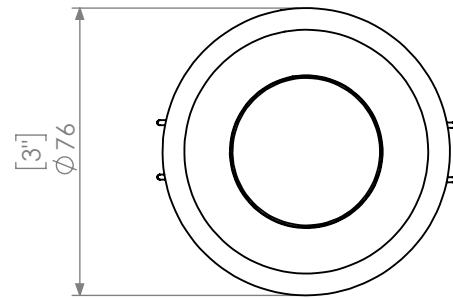

Description : Moon Downlight - TRIM W

Code : A15313

Scale : 1:2

SHEET 1 OF 5

Revision : 01

DIMENSIONS ARE IN MILLIMETERS [BRACKETED DIMENSIONS ARE IN INCHES]

**GRIVEN** 

<http://www.griven.com>

Description : Moon Downlight - TRIM RGBW

Code : A15313

Scale : 1:2

SHEET 3 OF 5

Revision : 01

DIMENSIONS ARE IN MILLIMETERS [BRACKETED DIMENSIONS ARE IN INCHES]

**GRIVEN** 

<http://www.griven.com>

Description : Moon Downlight - TRIMLESS W

Code : A15313

Scale : 1:2

SHEET 4 OF 5

Revision : 01

DIMENSIONS ARE IN MILLIMETERS [BRACKETED DIMENSIONS ARE IN INCHES]

**GRIVEN** 

Description : Moon Downlight - TRIMLESS RGBW

Code : A15313

Scale : 1:2

SHEET 5 OF 5

Revision : 01

DIMENSIONS ARE IN MILLIMETERS [BRACKETED DIMENSIONS ARE IN INCHES]

**GRIVEN** 

<http://www.griven.com>