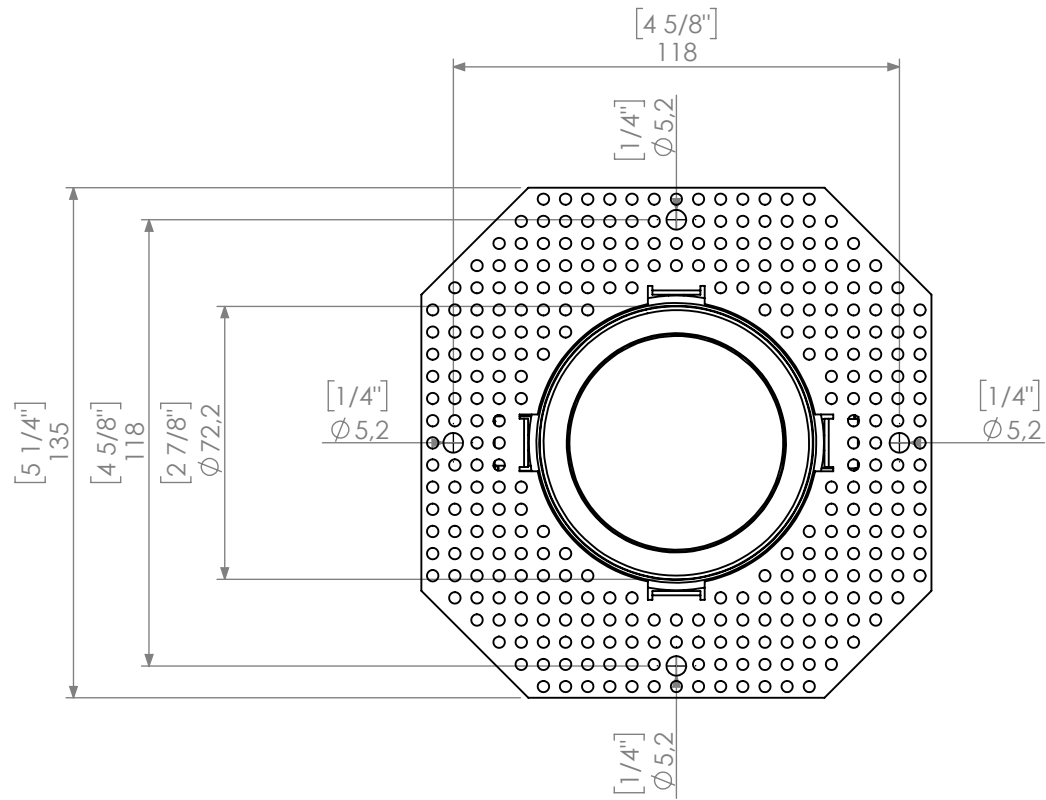

Description : Moon Downlight - TRIM W

Code : A15313

Scale : 1:2

SHEET 1 OF 5

Revision : 01

DIMENSIONS ARE IN MILLIMETERS [BRACKETED DIMENSIONS ARE IN INCHES]

**GRIVEN** 

<http://www.griven.com>

Description : Moon Downlight - TRIM RGBW

Code : A15313

Scale : 1:2

SHEET 3 OF 5

Revision : 01

DIMENSIONS ARE IN MILLIMETERS [BRACKETED DIMENSIONS ARE IN INCHES]

**GRIVEN** 

<http://www.griven.com>

Description : Moon Downlight - TRIMLESS W

Code : A15313

Scale : 1:2

SHEET 4 OF 5

Revision : 01

DIMENSIONS ARE IN MILLIMETERS [BRACKETED DIMENSIONS ARE IN INCHES]

**GRIVEN** 

Description : Moon Downlight - TRIMLESS RGBW

Code : A15313

Scale : 1:2

SHEET 5 OF 5

Revision : 01

DIMENSIONS ARE IN MILLIMETERS [BRACKETED DIMENSIONS ARE IN INCHES]

**GRIVEN** 

<http://www.griven.com>