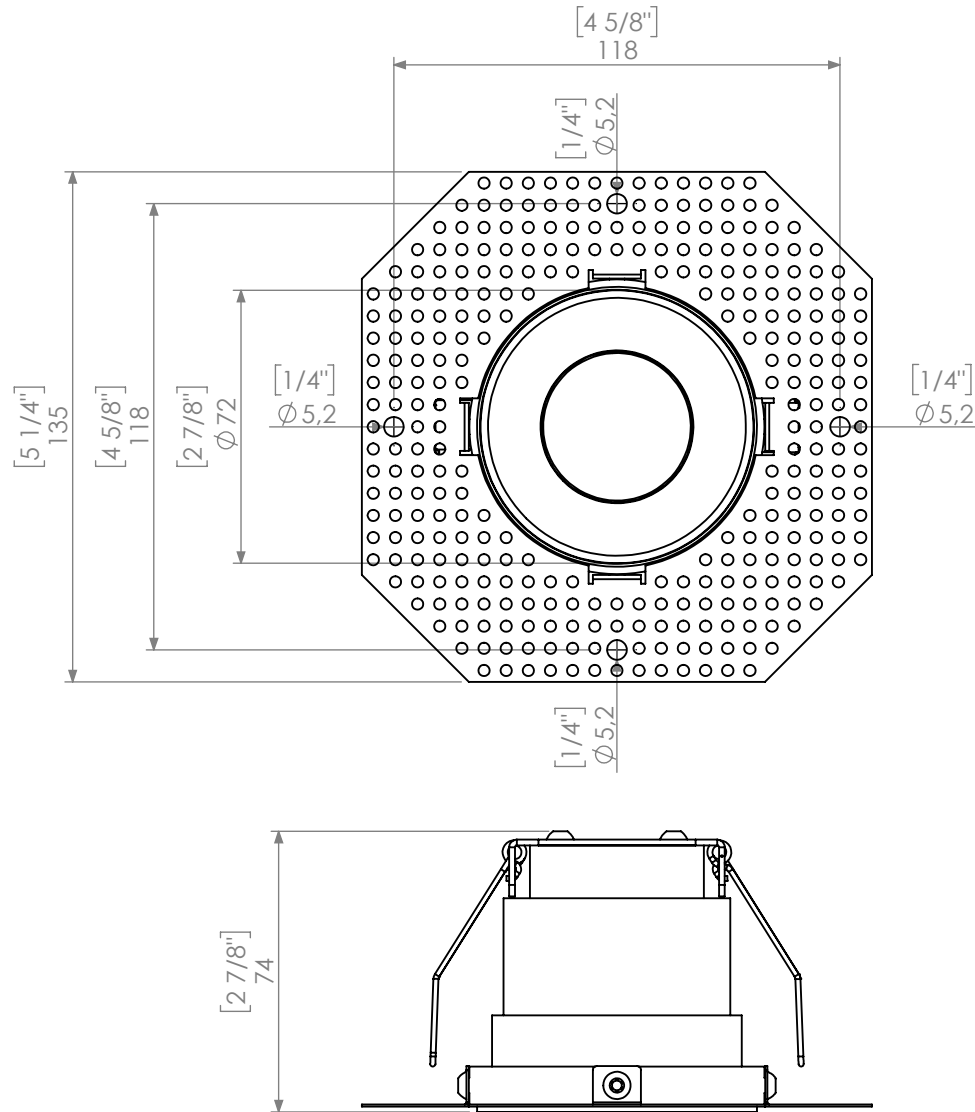

Description : Moon Downlight - TRIM W

Code : A15313

Scale : 1:2

SHEET 1 OF 5

Revision : 01

DIMENSIONS ARE IN MILLIMETERS [BRACKETED DIMENSIONS ARE IN INCHES]

**GRIVEN** 

<http://www.griven.com>

Description : Moon Downlight - TRIM RGBW

Code : A15313

Scale : 1:2

SHEET 3 OF 5

Revision : 01

DIMENSIONS ARE IN MILLIMETERS [BRACKETED DIMENSIONS ARE IN INCHES]

**GRIVEN** 

<http://www.griven.com>

Description : Moon Downlight - TRIMLESS W

Code : A15313

Scale : 1:2

SHEET 4 OF 5

Revision : 01

DIMENSIONS ARE IN MILLIMETERS [BRACKETED DIMENSIONS ARE IN INCHES]

**GRIVEN** 

Description : Moon Downlight - TRIMLESS RGBW

Code : A15313

Scale : 1:2

SHEET 5 OF 5

Revision : 01

DIMENSIONS ARE IN MILLIMETERS [BRACKETED DIMENSIONS ARE IN INCHES]

**GRIVEN** 

<http://www.griven.com>