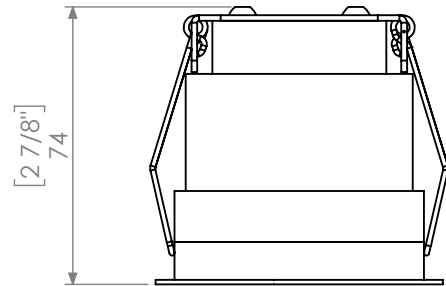

Description : Moon Downlight - TRIM W

Code : A15313

Scale : 1:2

SHEET 1 OF 5

Revision : 01

DIMENSIONS ARE IN MILLIMETERS [BRACKETED DIMENSIONS ARE IN INCHES]

**GRIVEN** 

<http://www.griven.com>

Description : Moon Downlight - TRIM RGBW

Code : A15313

Scale : 1:2

SHEET 3 OF 5

Revision : 01

DIMENSIONS ARE IN MILLIMETERS [BRACKETED DIMENSIONS ARE IN INCHES]

**GRIVEN** 

<http://www.griven.com>

Description : Moon Downlight - TRIMLESS W

Code : A15313

Scale : 1:2

SHEET 4 OF 5

Revision : 01

DIMENSIONS ARE IN MILLIMETERS [BRACKETED DIMENSIONS ARE IN INCHES]

**GRIVEN** 

Description : Moon Downlight - TRIMLESS RGBW

Code : A15313

Scale : 1:2

SHEET 5 OF 5

Revision : 01

DIMENSIONS ARE IN MILLIMETERS [BRACKETED DIMENSIONS ARE IN INCHES]

**GRIVEN** 

<http://www.griven.com>